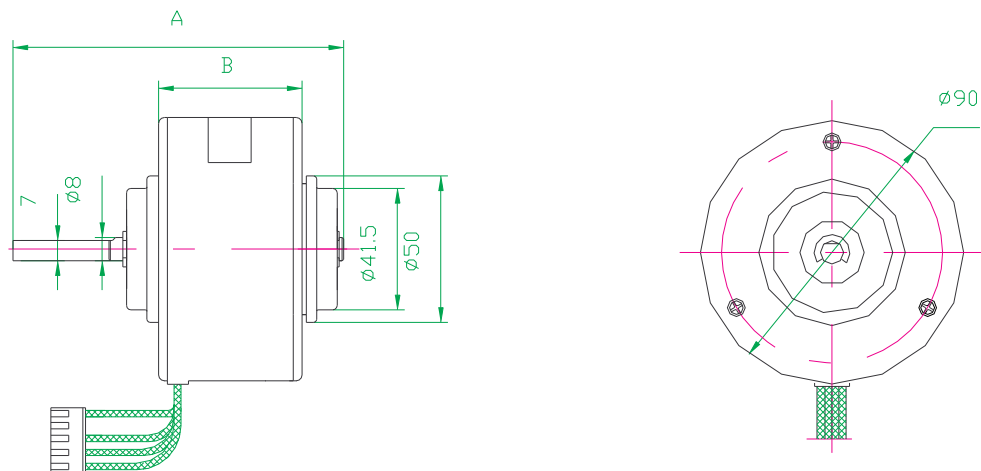

AC/DC(BRUSHLESS) AIR CONDITIONER MOTOR

MODEL: ZDWK-16 ZDWK-20

DIMENSIONS

CHARACTERISTICS

ZDWK-16